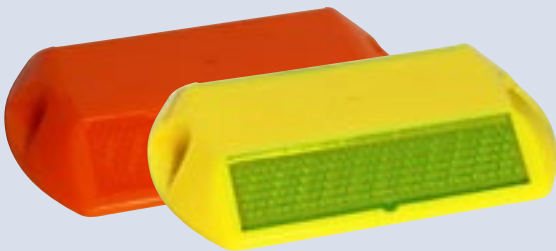

STIMSONITE®

The World's Most Recognized Manufacturer of Reflective Pavement Markers

Other Surface Mounted Markers

DAY-TIME Fluorescent Pavement Markers

Excellent for pedestrian crosswalks, where high Day and Night visibility is required.

The only marker that provides safe delineation 24 hours a day, under any weather conditions.

Markers for Fire Hydrants

Model 88, mono or bi-directional.

Offers excellent visibility for fire-hydrants, when needed in times of emergencies.

PRISMO's "Contramark 2000" - Temporary

Temporary marker, with reflective film strip, for use in construction workzones.

Prismo