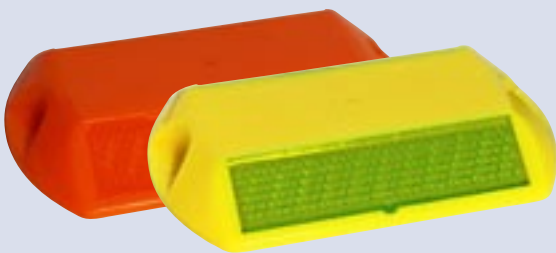

STIMSONITE®

The World's Most Recognized Manufacturer of Reflective Pavement Markers

Other Surface Mounted Markers

DAY-TIME Fluorescent Pavement Markers

Excellent for pedestrian crosswalks, where high Day and Night visibility is required.

The only marker that provides safe delineation 24 hours a day, under any weather conditions.

Markers for Fire Hydrants

Model 88, mono or bi-directional.

Offers excellent visibility for fire-hydrants, when needed in times of emergencies.

PRISMO's "Contramark 2000" - Temporary

Temporary marker, with reflective film strip, for use in construction workzones.

Prismo